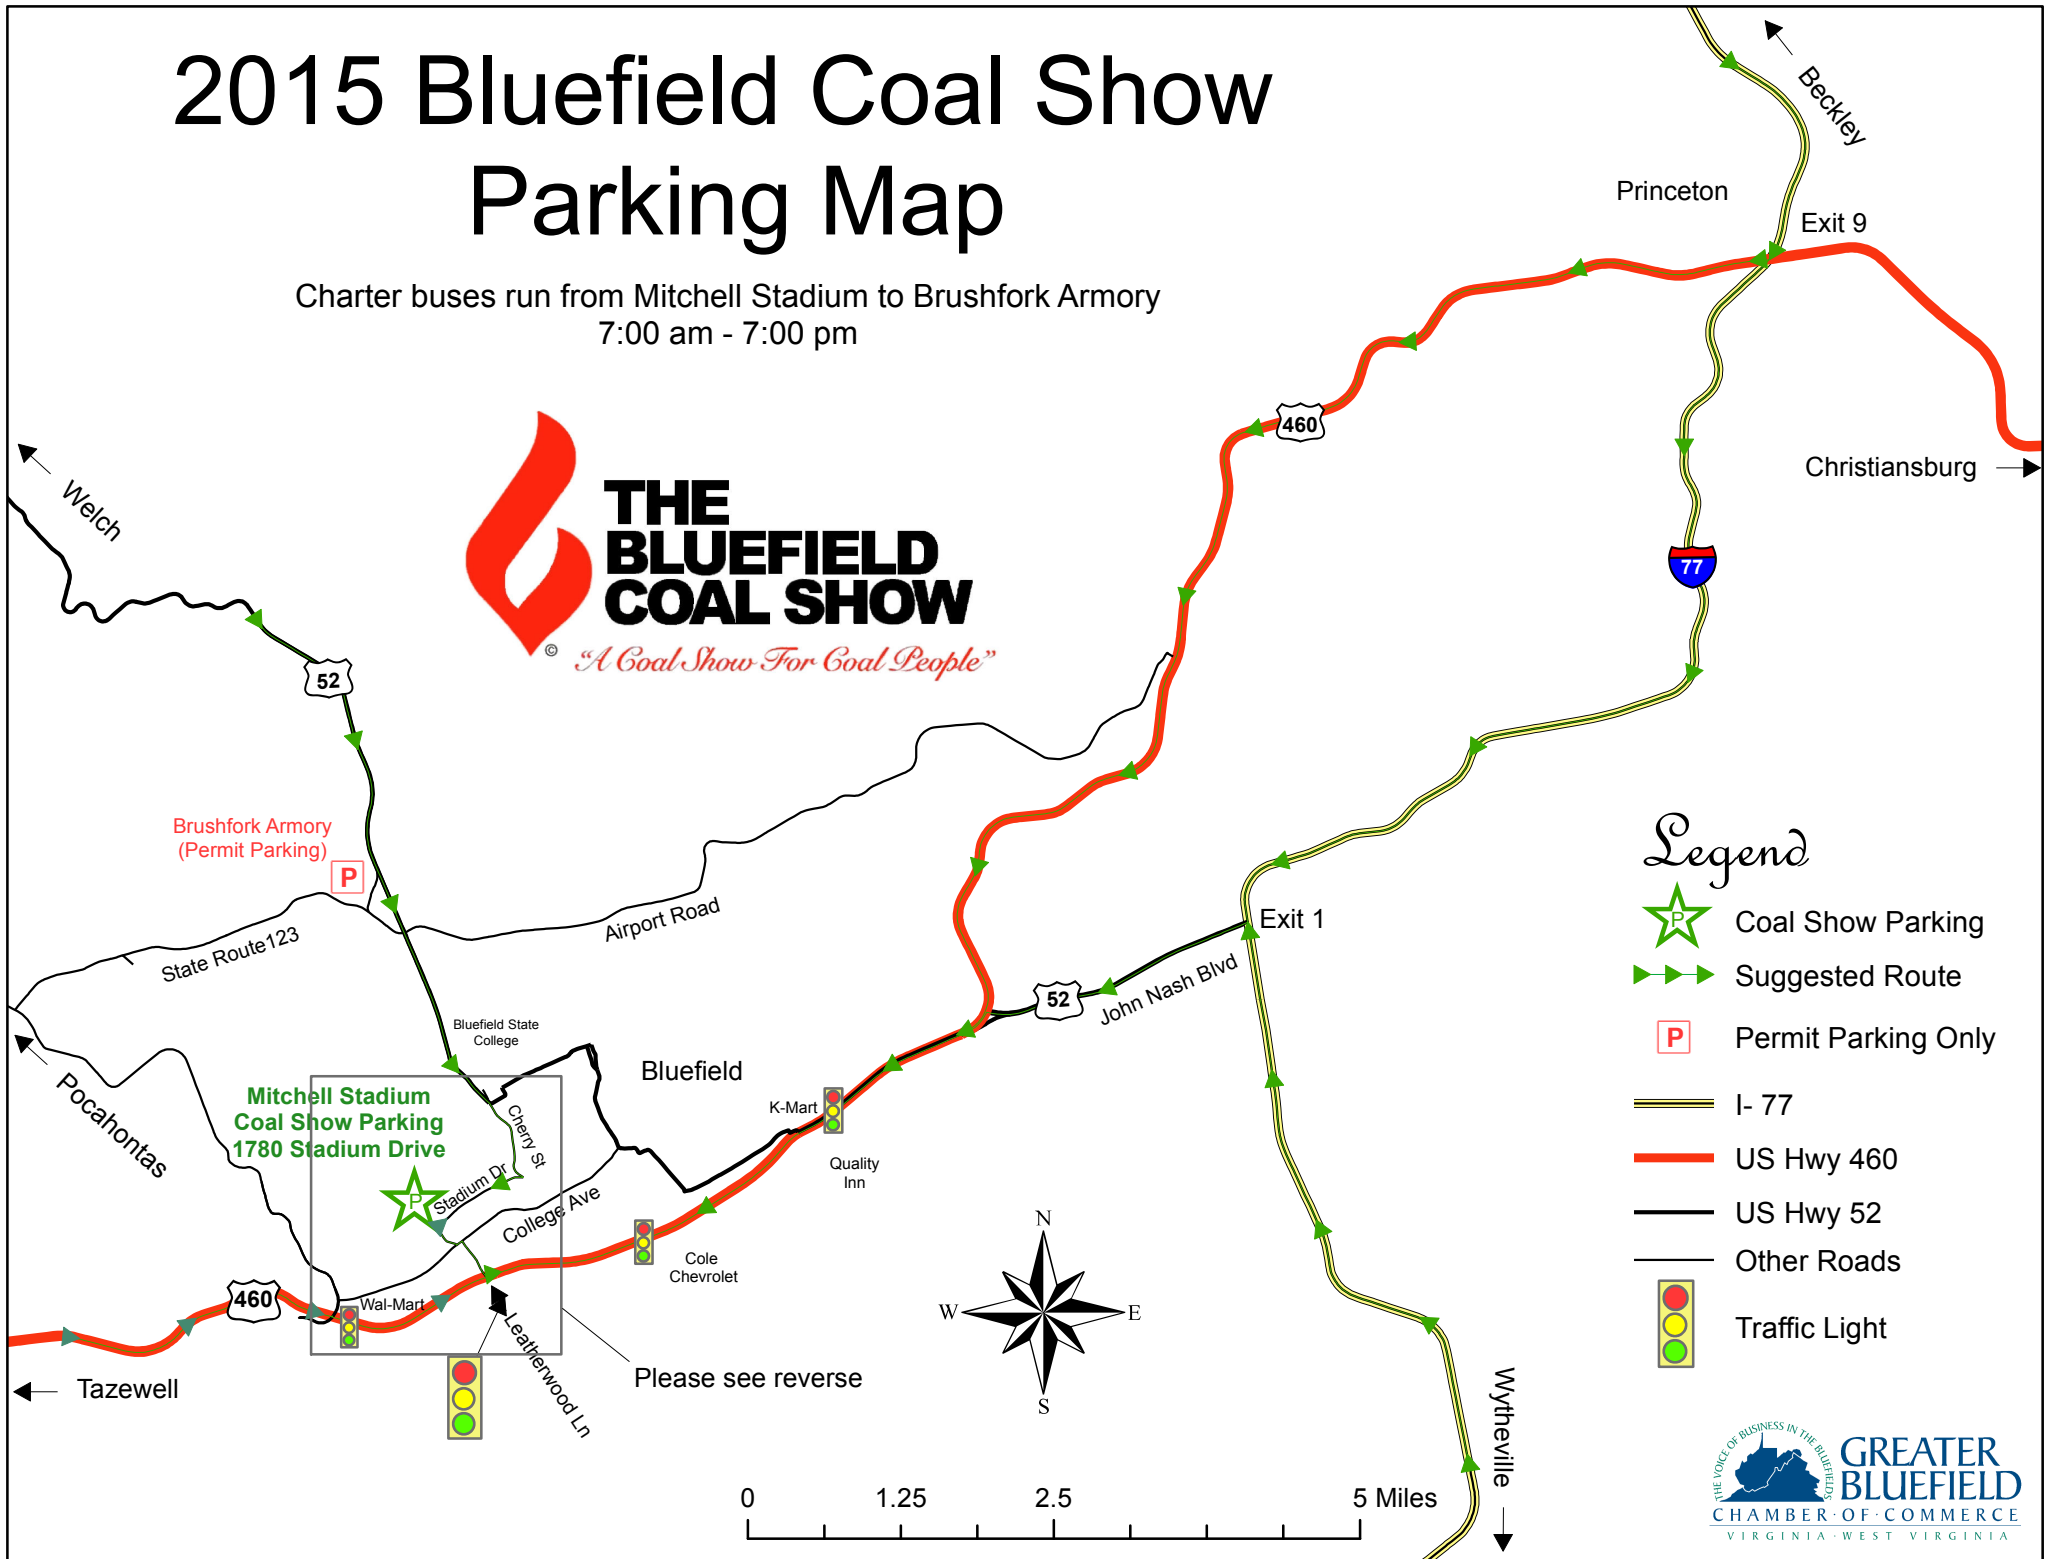

2015 Bluefield Coal Show Parking Map

Charter buses run from Mitchell Stadium to Brushfork Armory
7:00 am - 7:00 pm

- ### Legend
- Coal Show Parking
 - Suggested Route
 - Permit Parking Only
 - I- 77
 - US Hwy 460
 - US Hwy 52
 - Other Roads
 - Traffic Light